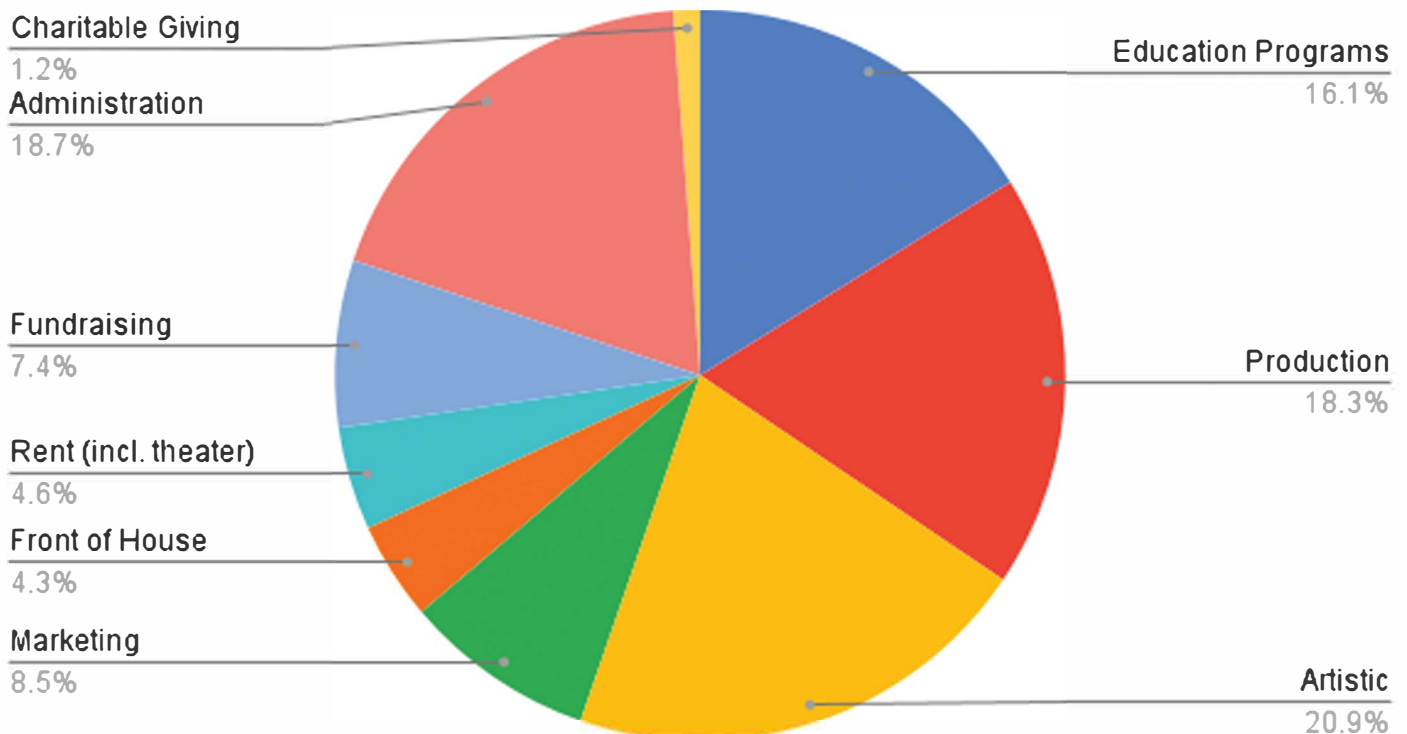

Expenditures

South End Stories has been removed from these percentages - this is their last year as a fiscally sponsored project of Intiman. They became an independent 501c3 organization on September 1, 2024.