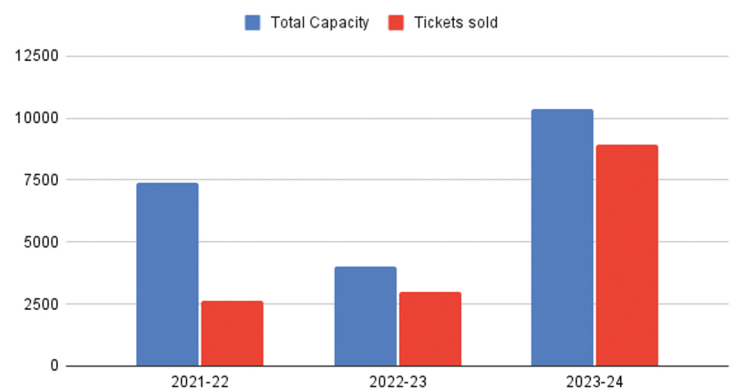

Curtain call for a sold out performance of *The Lion Tells His Tale*