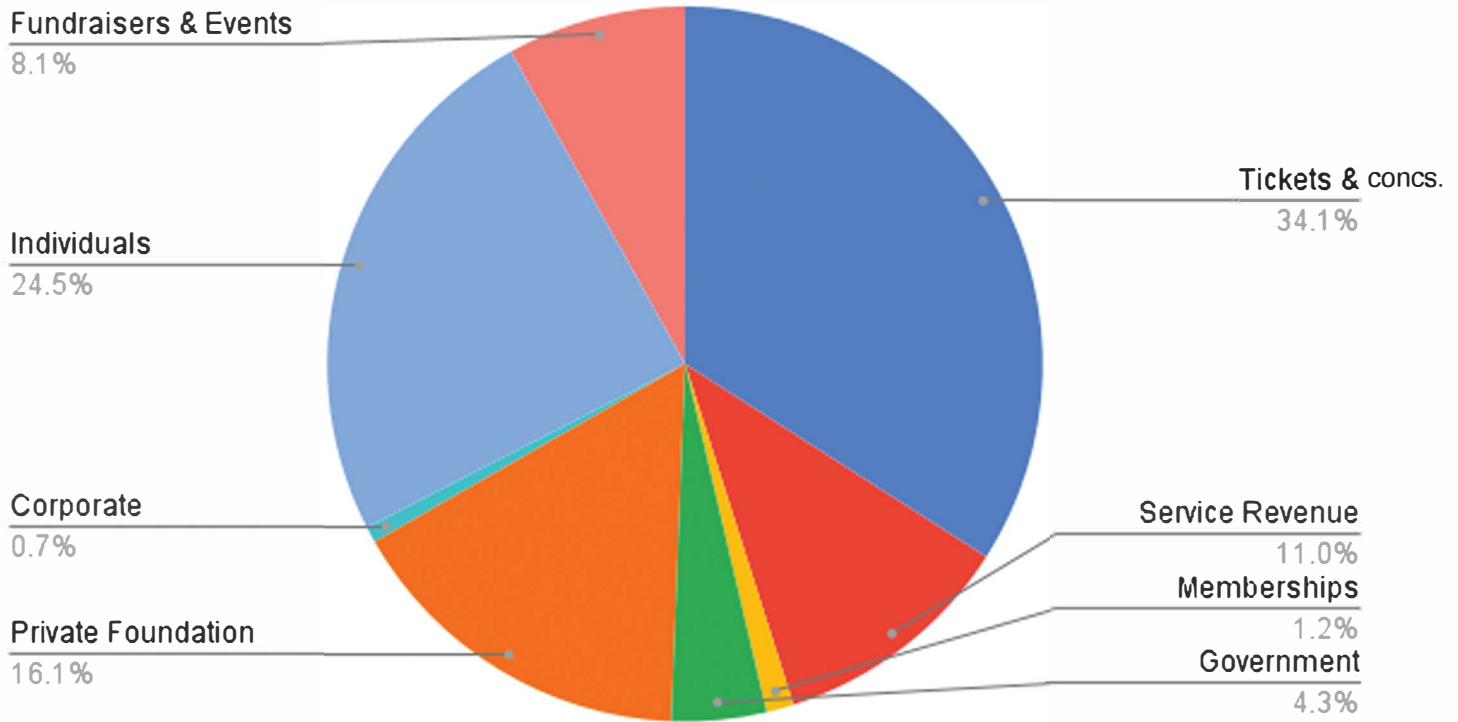

Financials

Intiman made the strategic decision to invest a portion of our previous year's surplus of $650,000+ into making our 50th anniversary season large enough to entice audiences back - and it worked. We ended the year with revenue totaling $2.27M and expenses totaling $2.65M for a deficit of -$387k, coming in better than our budgeted -$414k. Please note these financials are unaudited, and we will release our audited 990 early next year.

Revenue

Period: August 1, 2023 - July 31, 2024