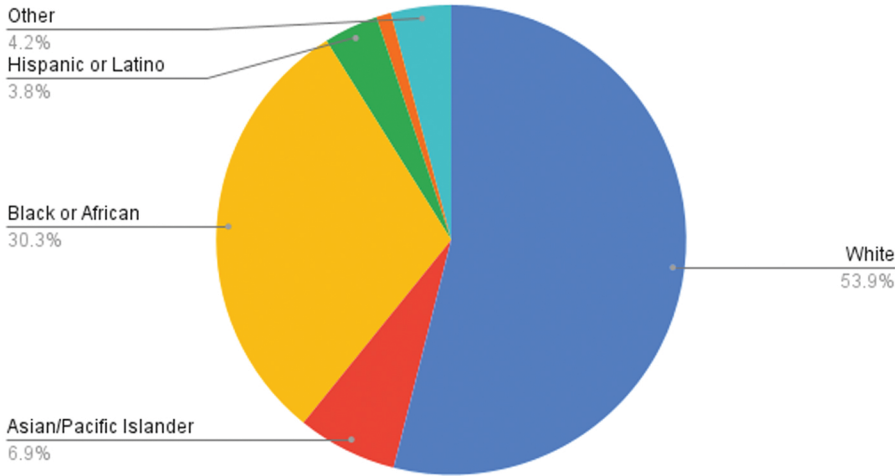

Intiman's 50th Anniversary Brunch Gala

About our Audience

Intiman's audience continued its trajectory towards becoming more diverse, and for the first time ever, it surpassed local demographics with 46% identifying as a person of color.

Nearly half of our audience was under the age of 55, with year over year growth seen in the 35-44 and 45-54 age groups in particular.

3% of the audience was attending their first live show ever.

Age

Race / Ethnicity