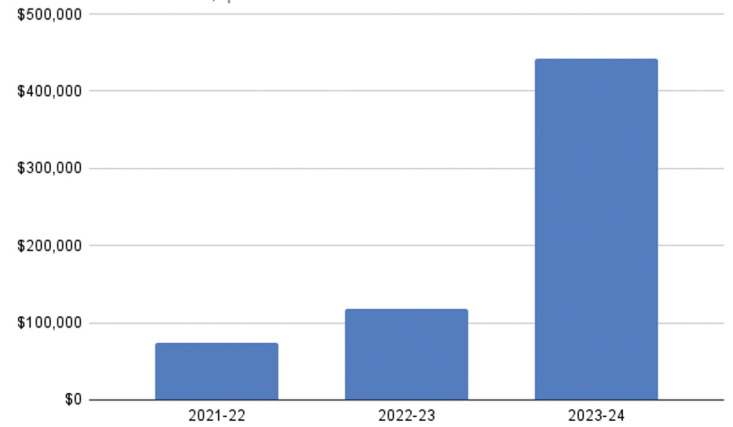

PRODUCTIONS:

Cindy of Arc

Black Nativity

The Lower Depths

The Lion Tells His Tale

Intiman saw tremendous growth year over year, with 8,934 audience members - a 300% increase in attendance, and a 374% increase in ticket revenue. We moved up to 47 performances from 29 in the previous season, and we sold 86% of all seats (74% previously).

Our Free for Everyone access program also saw a huge increase, with 239% more tickets distributed vs. the previous year. Of the 574 tickets we gave away, 82% went to households earning less than $100,000/yr, and 48% earn less than $50,000.

Our focus as we enter the 2024-25 season is to continue this growth trajectory, with another large increase in programming and attendance.

Ticket Revenue, previous three seasons

Capacity vs. Tickets Sold, previous three seasons