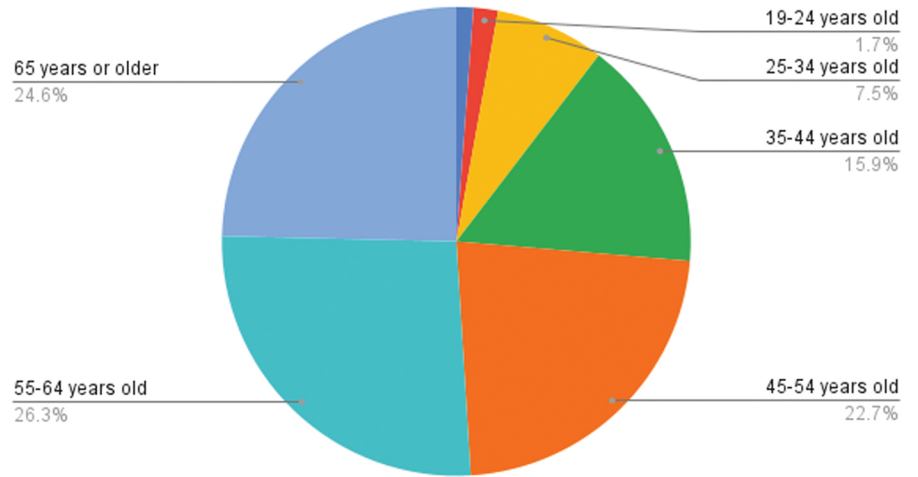

Intiman's 50th Anniversary Brunch Gala

About our Audience

Intiman's audience continued its trajectory towards becoming more diverse, and for the first time ever, it surpassed local demographics with 46% identifying as a person of color.

Nearly half of our audience was under the age of 55, with year over year growth seen in the 35-44 and 45-54 age groups in particular.

3% of the audience was attending their first live show ever.

Age

Race / Ethnicity